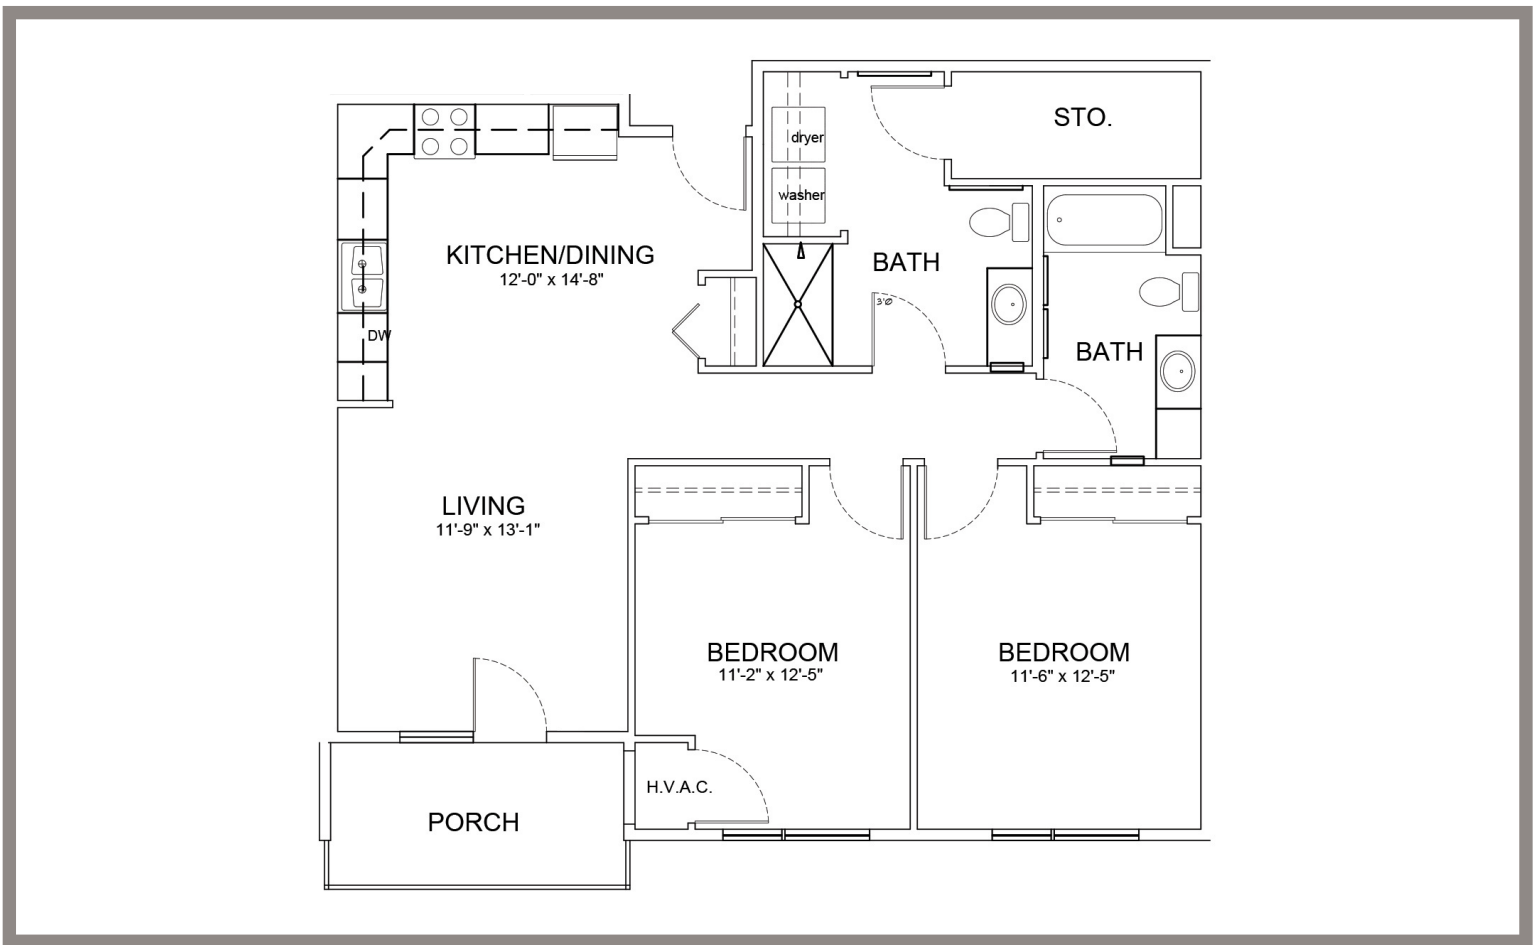

1ST FLOOR

2ND FLOOR

3RD FLOOR

4TH FLOOR

STYLE A3 | 2 BEDROOM / 2 BATHROOM | 1064 SQFT

Floor plan size and dimensions may vary* 

APARTMENT NUMBER: _____ **RENT:** _____ **DATE AVAILABLE:** _____

 2232 W Broadway, Madison, WI 53713